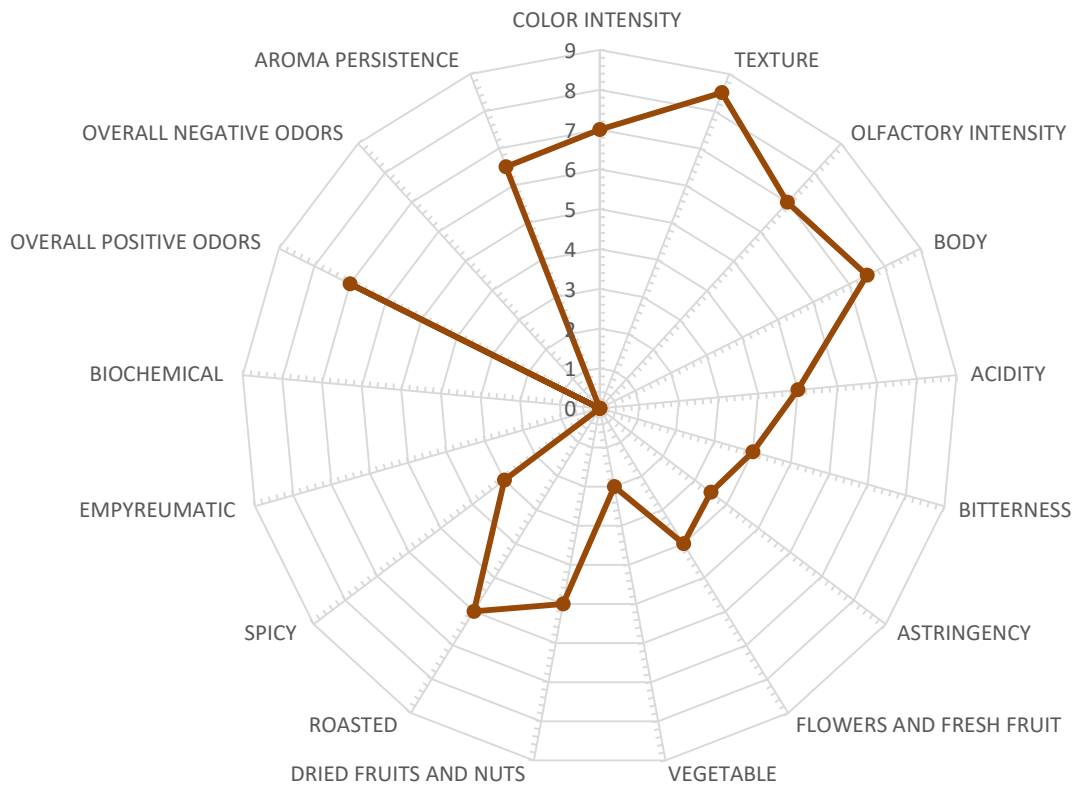

Product Name	Company
CAFFÈ JUTA BIO RAINFOREST ALLIANCE	LA GENOVESE S.A.S.

Code	Category	Score
C06722	E – ESPRESSO BLEND	91,15

C06722

www.internationalcoffeetasting.com